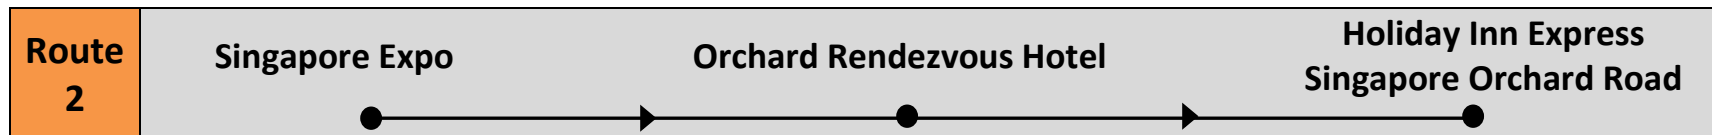

FHFB2023 and PWSG2023 Shuttle Bus Schedule

Singapore Expo to Official Hotels		
25 – 27 April 2023 First Bus: 5.30pm Frequency: 30mins interval Last Bus: 6.30pm	28 April 2023 First Bus: 3.30pm Frequency: 30mins interval Last Bus: 5.30pm	Boarding Point: Coach Bay @ Carpark J